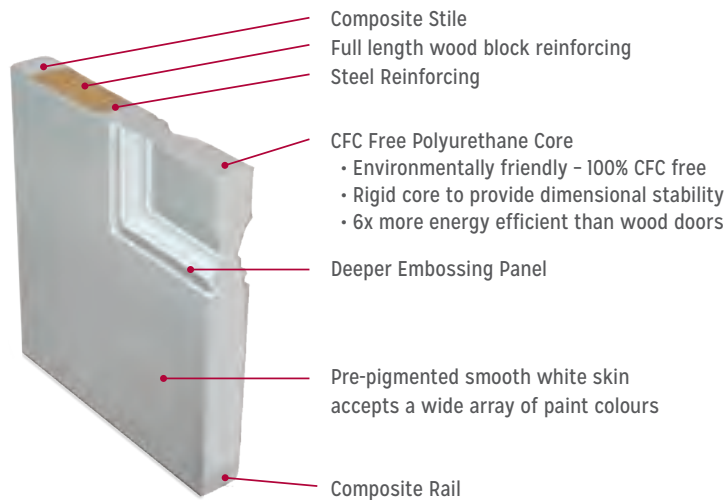

Sidelite bead PA966

Brickmold PA964

FIBERGLASS

DOOR SLABS

Specifically designed to withstand the harsh Canadian climate.

25 Limited
 Manufacturer's
YEAR Warranty

Smooth white pre-pigmented fiberglass doors have a warm white finish to match the composite frame. The doors will accept an array of paint colours to match the decor of your home.