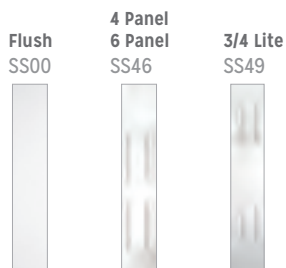

SIDELITES (MATCHING SLABS ARE LISTED)

Smooth White

13 3/4" x 79"	•	•	•
11 3/4" x 79"	•	•	•